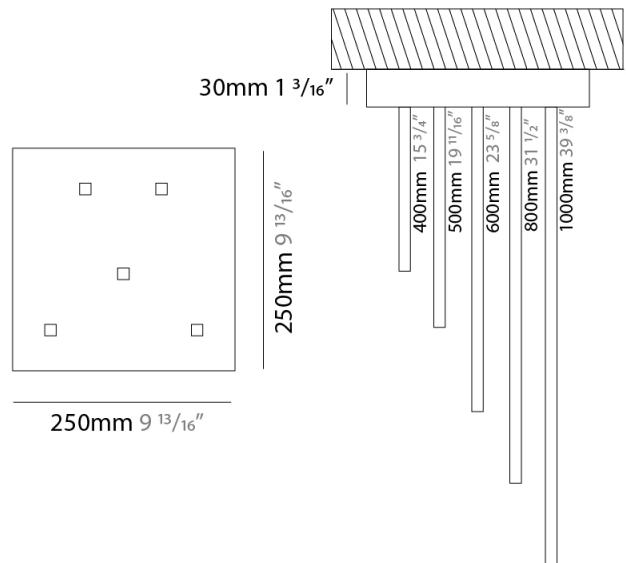

PROJECT	_____
TYPE	_____
SPECIFIER	_____
QUANTITY	_____
DATE	_____

SPILLO 5 ROD SURFACE

D42068- _____ - _____
base number   Color   Finish
                         Temperature   Options

1. To build a product code in our configurator select the specify button on the base model # product page
2. To build a manual product code on this datasheet choose from the options listed below in blue font and add the suffix to the base model #

GENERAL

Series: Spillo
Subseries: Spillo 5 Rod
Brand: Icone
Division: Design
Mounting Type: Surface
Mounting Location: Ceiling
Subcategory: Ambient

PHYSICAL

Shape: Abstract
Height (mm): 1030
Height (in): 40 ⁹/₁₆
Light Distribution: Direct / Indirect
Fixture Finish: WHI / BLK / CHR / BGD
Fixture Material: Brass

ELECTRICAL

Lamp Type: LED
Total Output Wattage (W): 45.72
Dimming: 0-10V Dimming
Driver Included: Yes
Driver Location: Integrated
Driver Type: Constant Voltage - 120-277Vac Non-dimming
Driver Class: Class 2
Input Voltage (V): 120 - 277
Output Voltage (V): 12
Upon Request: (Not included, see components) Remote: 0-10Vdc dimming / (Included) Integral: Non-dimming / 277Vac

LED

Color Temperature (°K): 2700 / 3000
Nominal Lumen (lm): 3850
CRI: >90 CRI
Lamp Life (hrs): 50000

OPTICAL

RATINGS AND CERTIFICATIONS

Certified By: Certified for North American Standards
IP rating: IP20